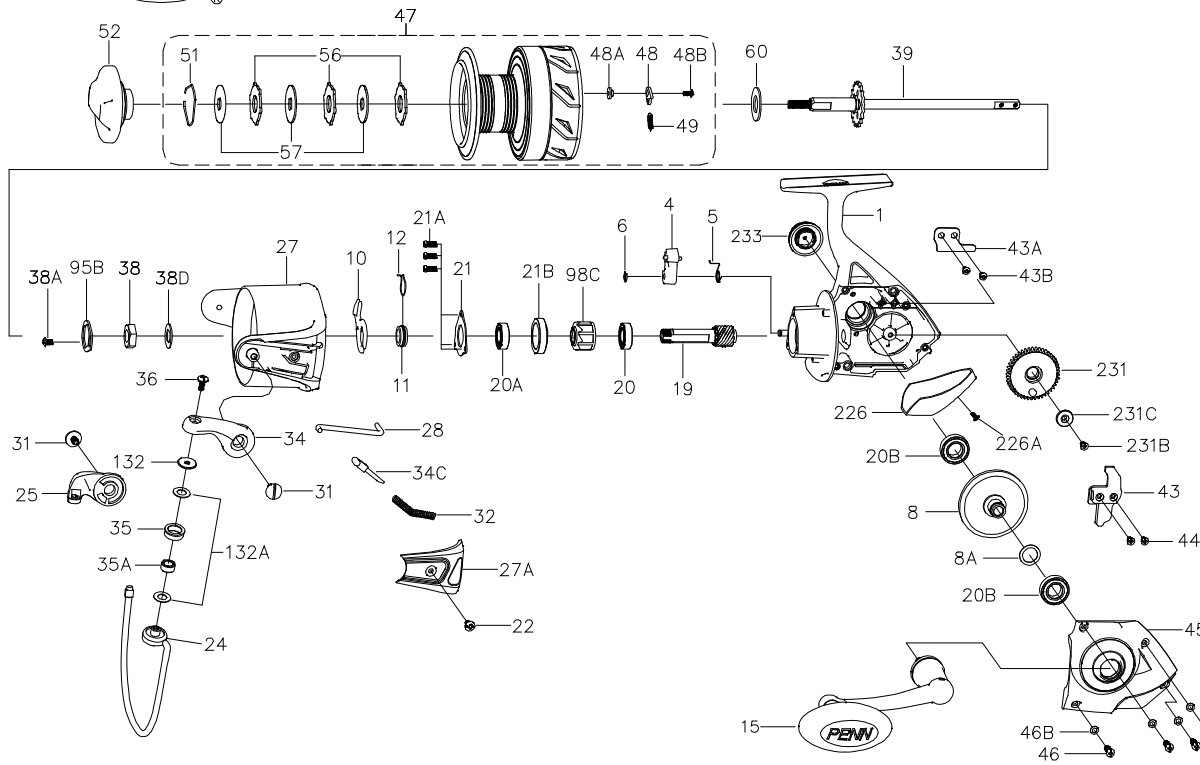

PARTS LIST FOR MODEL FRCIII8000

KEY NO.	PART NO.	PENN STYLE NO.	DESCRIPTION
21A	1192645	21A-5000SG	Bearing Retainer Screw (3 req)
21B	1324209	21B-BTLII5000	Collar
22	1204018	22-6000PUR	Bail Pivot Cover Screw
24	1365754	24-FRCII8000	Bail Wire
25	1313870	25-CFT8000	Bail Holder
27	1365755	27-FRCII8000	Rotor
27A	1365756	27A-FRCII8000	Bail Pivot Cover
28	1365757	28-FRCII8000	Trip Lever
31	1365758	31-FRCII8000	Bail Arm Screw (2 req)
32	1313874	32-CFT8000	Bail Spring
34	1313875	34-CFT8000	Bail Arm
34C	1191656	34C-7000SG	Pivot Arm
35	1313876	35-CFT8000	Line Roller
35A	1313877	35A-CFT8000	Line Roller Bushing
36	1191704	36-7000SG	Bail Stud Screw
38	1191731	38-7000SG	Rotor Nut
38A	1204016	21A-5000PUR	Rotor Nut Screw
38D	1308104	38D-CFT5000	Rotor Nut Washer
39	1338168	39-SGII8000	Main Shaft Assembly
43	1313879	43-CFT8000	Crosswind Block
43A	1191821	43A-7000SG	Crosswind Block Plate
43B	1191826	43B-3000SG	Crosswind Block Plate Screw(2 req)
44	1191845	44-5000SG	Crosswind Block Screw (2 req)
45	1514575	45-FRCIII8000	Housing Cover Assy
46	1191903	46-5000SG	Housing Cover Screw (4 req)
46B	1191908	46B-5000SG	Housing Cover Washer (4 req)
47	1514326	47-FRCIII8000	Spool Assembly
48	1211625	48-5000SG	Click Tongue
48A	1211626	48A-5000SG	Click Tongue Washer
48B	1192658	22-2000SG	Bail Pivot Cover Screw
49	1211627	49-5000SG	Click Tongue Spring
51	1308112	51-CFT5000	Drag Retaining Ring
52	1514327	52-FRCIII8000	Drag Knob Assembly
56	1313883	56-CFT8000	Drag Washer (3 req)
57	1211646	57-7000BTL	Keyed Washer (3 req)
60	1211629	60-5000BTL	Thrust Washer
95B	1308115	95B-CFT5000	Rotor Locking Plate
98C	1313884	98C-CFT8000	Clutch/Sleeve Assembly
132	1192298	132-7000SG	Roller Washer
132A	1192302	132A-3000SG	Line Roller Washer (2 req)
226	1313885	226-CFT8000	Rear Cover
226A	1192473	226A-3000SG	Rear Cover Screw
231	1313886	231-CFT8000	Crosswind Gear
231B	1313887	231B-CFT8000	Screw Crosswind Gear
231C	1313888	231C-CFT8000	Screw Crosswind Sleeve
233	1514320	233-FRCIII5000	Bearing Cover Assy

KEY NO.	PART NO.	PENN STYLE NO.	DESCRIPTION
1	1514324	1-FRCIII8000	Housing Assembly
4	1190939	4-7000SG	A/R Dog
5	1190966	5-5000SG	Dog Spring
6	1190979	6-5000SG	Retaining Clip
8	1313863	8-CFT8000	Main Gear
8A	1191031	8A-7000SG	Shim
10	1313864	10-CFT8000	A/R Holder
11	1191087	11-7000SG	Bushing
12	1313865	12-CFT8000	A/R Bushing Spring
15	1514325	15-FRCIII8000	Handle Assembly
19	1313868	19-CFT8000	Pinion Gear
20	1204012	20-5000PUR	Ball Bearing
20A	1308090	20-CFT5000	Upper Pinion Ball Bearing
20B	1204068	20B-7000PUR	Ball Bearing (2 req)
21	1192636	21-5000SG	Bearing Retainer

407-FRCIII8000 Rev.0 9-1-2019

1505228